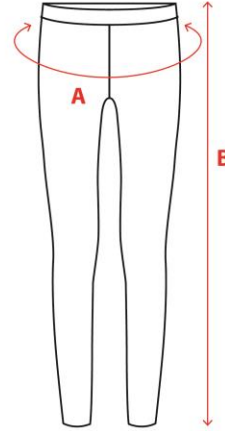

Size Chart Thermo pants men		
Size	Hips (A)	Length (B)
M	100	110
L	106	112
XL	111	114
XXL	117	118

Size Chart Thermo pants women		
Size	Hips (A)	Length (B)
S	90	102
M	95	104
L	101	106
XL	106	108

Size Chart Thermo shirt men			
Size	Waist (A)	Length (B)	Sleeve (C)
M	86	73	75
L	90	75	77
XL	95	77	79
XXL	101	79	81

Size Chart Thermo shirt women			
Size	Waist (A)	Length (B)	Sleeve (C)
S	70	70	68
M	74	72	70
L	80	74	72
XL	86	76	74