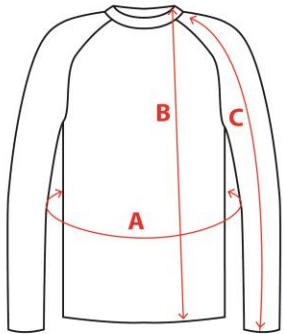

Size Chart Thermo pants men		
Size	Hips (A)	Length (B)
M	100	110
L	106	112
XL	111	114
XXL	117	118

Size Chart Thermo pants women		
Size	Hips (A)	Length (B)
S	90	102
M	95	104
L	101	106
XL	106	108

Size Chart Thermo shirt men			
Size	Waist (A)	Length (B)	Sleeve (C)
M	86	73	75
L	90	75	77
XL	95	77	79
XXL	101	79	81

Size Chart Thermo shirt women			
Size	Waist (A)	Length (B)	Sleeve (C)
S	70	70	68
M	74	72	70
L	80	74	72
XL	86	76	74