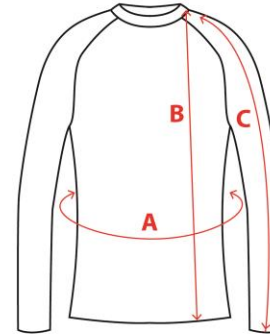

Size Chart Thermo pants men		
Size	Hips (A)	Length (B)
M	100	110
L	106	112
XL	111	114
XXL	117	118

Size Chart Thermo pants women		
Size	Hips (A)	Length (B)
S	90	102
M	95	104
L	101	106
XL	106	108

Size Chart Thermo shirt men			
Size	Waist (A)	Length (B)	Sleeve (C)
M	86	73	75
L	90	75	77
XL	95	77	79
XXL	101	79	81

Size Chart Thermo shirt women			
Size	Waist (A)	Length (B)	Sleeve (C)
S	70	70	68
M	74	72	70
L	80	74	72
XL	86	76	74